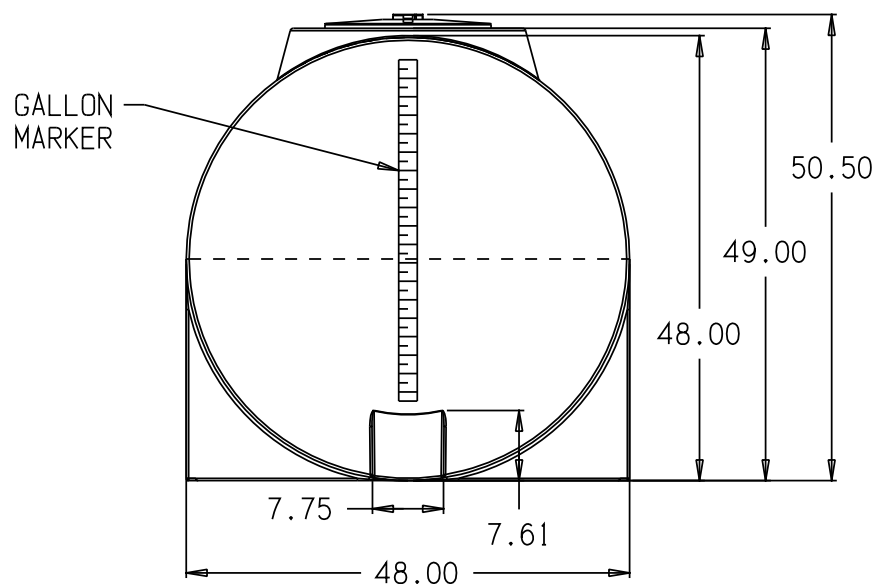

18" PE THREADED
MANWAY W/15" ACCESS

* BASE FITTINGS TO BE LEFT INSTALLED AT TIME OF SHIPMENT PER SII PROCEDURE
 * Consult Snyder's Guidelines for Use and Installation prior to delivery. Available on-line at www.snydernet.com (all dimensions in inches)
 ALL DIMENSIONS, DESIGNS, AND INFORMATION ON THIS PRINT MUST BE CONSIDERED PROPRIETARY TO SNYDER INDUSTRIES, INC.
 AND MAY NOT BE USED, COPIED, OR DISTRIBUTED WITHOUT WRITTEN PERMISSION OF AN OFFICER (OR HIS AGENT) OF THE FIRM.

PART # TANK: 1400100N--

500 GALLON HORIZONTAL LEG TANK