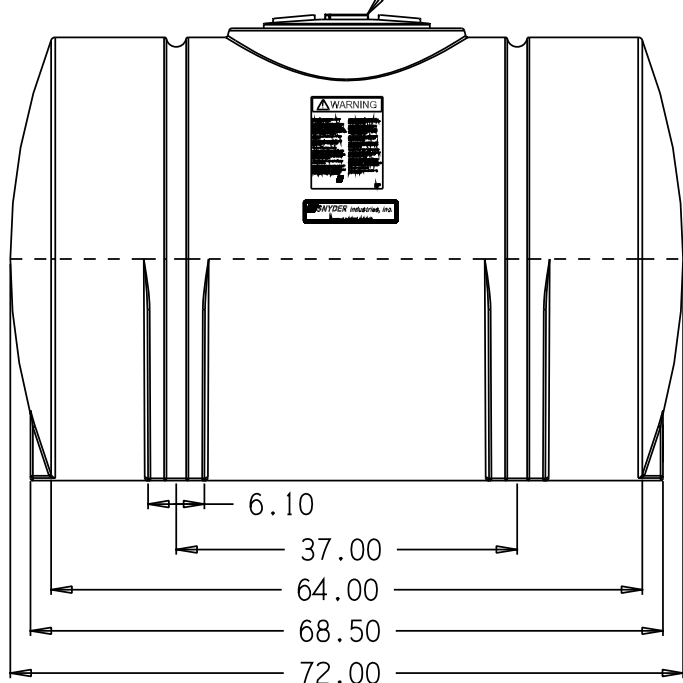

18" PE THREADED
MANWAY W/15" ACCESS

* BASE FITTINGS TO BE LEFT INSTALLED AT TIME OF SHIPMENT PER SII PROCEDURE
 * Consult Snyder's Guidelines for Use and Installation prior to delivery. Available on-line at www.snydernet.com (all dimensions in inches)
 ALL DIMENSIONS, DESIGNS, AND INFORMATION ON THIS PRINT MUST BE CONSIDERED PROPRIETARY TO SNYDER INDUSTRIES, INC.
 AND MAY NOT BE USED, COPIED, OR DISTRIBUTED WITHOUT WRITTEN PERMISSION OF AN OFFICER (OR HIS AGENT) OF THE FIRM.

PART # TANK: 1400100N--

500 GALLON HORIZONTAL LEG TANK